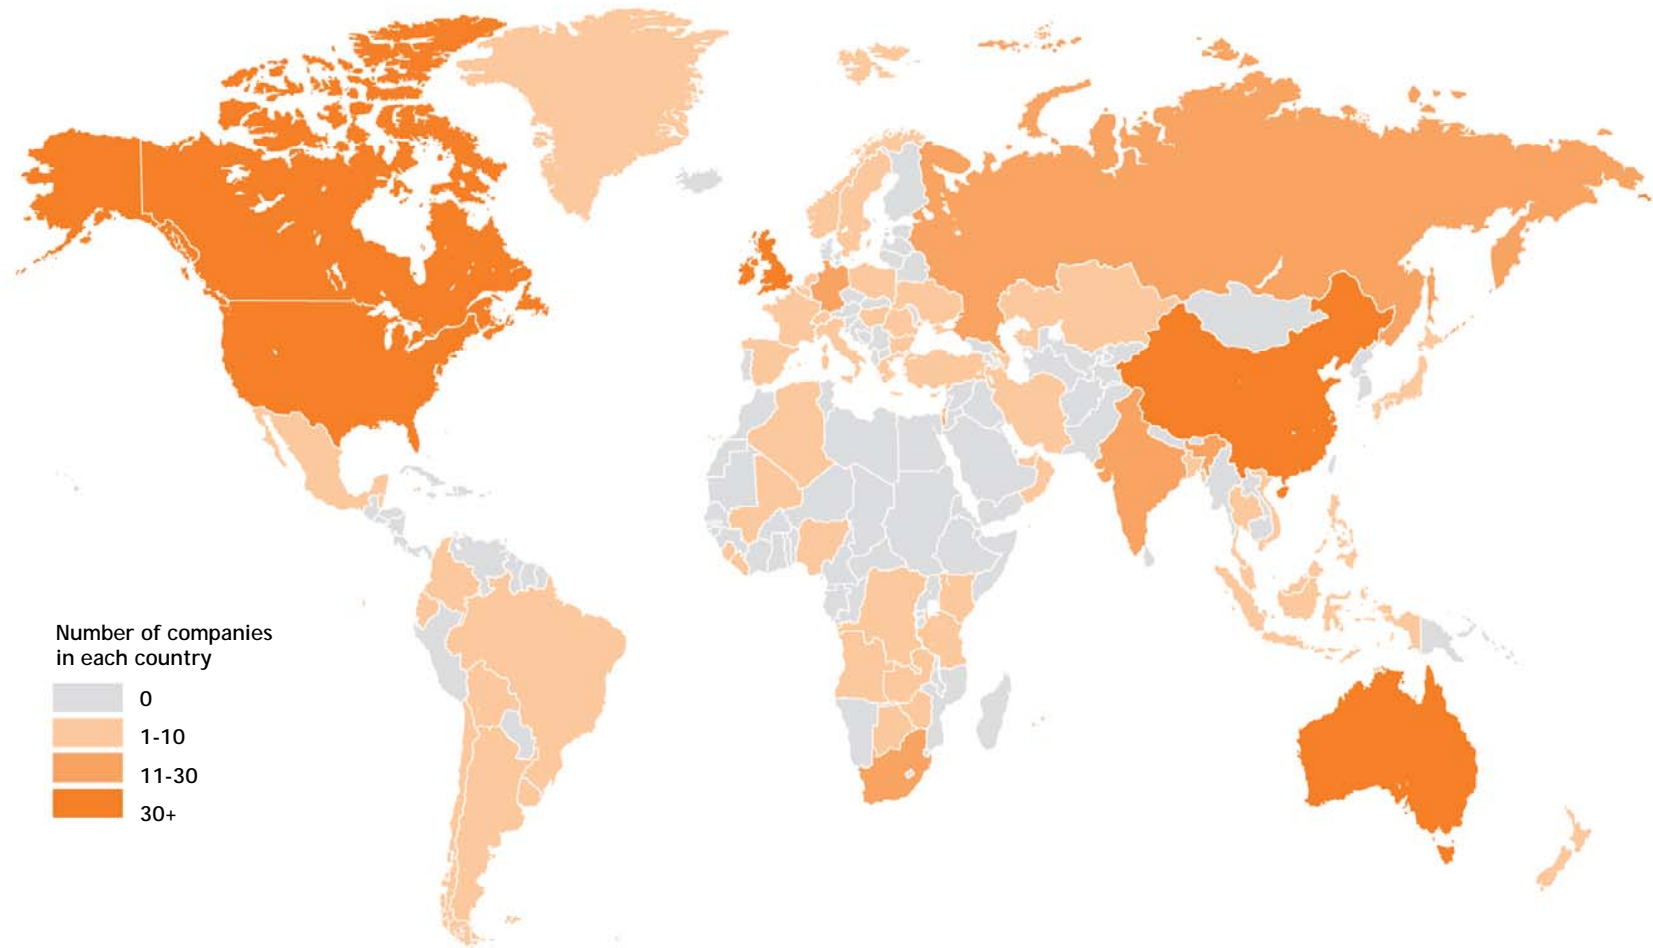

London
STOCK EXCHANGE

David Pitman

Director of Marketing, London Stock Exchange

Our history...and the birth of a maritime capital

London - the established, global capital of shipping and maritime activities

London
STOCK EXCHANGE

London - a global financial centre

London
STOCK EXCHANGE

Europe's leading Exchange

Source: The Exchange's figures and individual exchange websites

London
STOCK EXCHANGE